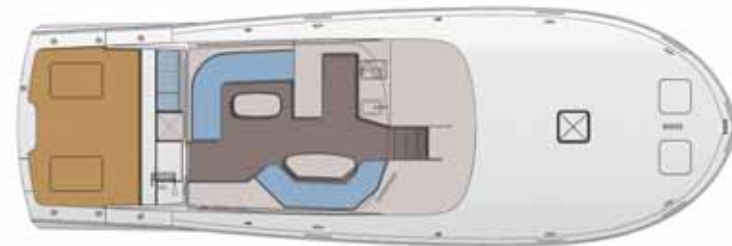

## Tournament 52 Specification

L.O.A.	52'-1" / 15.88m
L.W.L.	45'-7" / 13.89m
Beam	17'-2" / 5.23m
Draft (prop. tip clearance)	5'-5" / 1.65m
Height (W.L. to top of arch)	21'-2" / 6.45m
Displacement (light approx.)	63,900 lbs / 29 tons
Fuel Tank	1,050 gals / 4,000 lts
Fresh Water Tank	160 gals / 600 lts
Holding Tank	28 gals / 105 lts
Engines	Twin CAT C18 - 1000 HP
Generator(50Hz)	Onan 13.5kw x 1
Generator(60Hz)	Onan 17.0kw x 1
Bow Thruster	Sidepower 10HP
Stern Thruster (option)	Sidepower 10HP
Windlass	Maxwell VWC 3500(1)

Salon

Master Cabin

Flybridge

Main Deck

Lower Deck