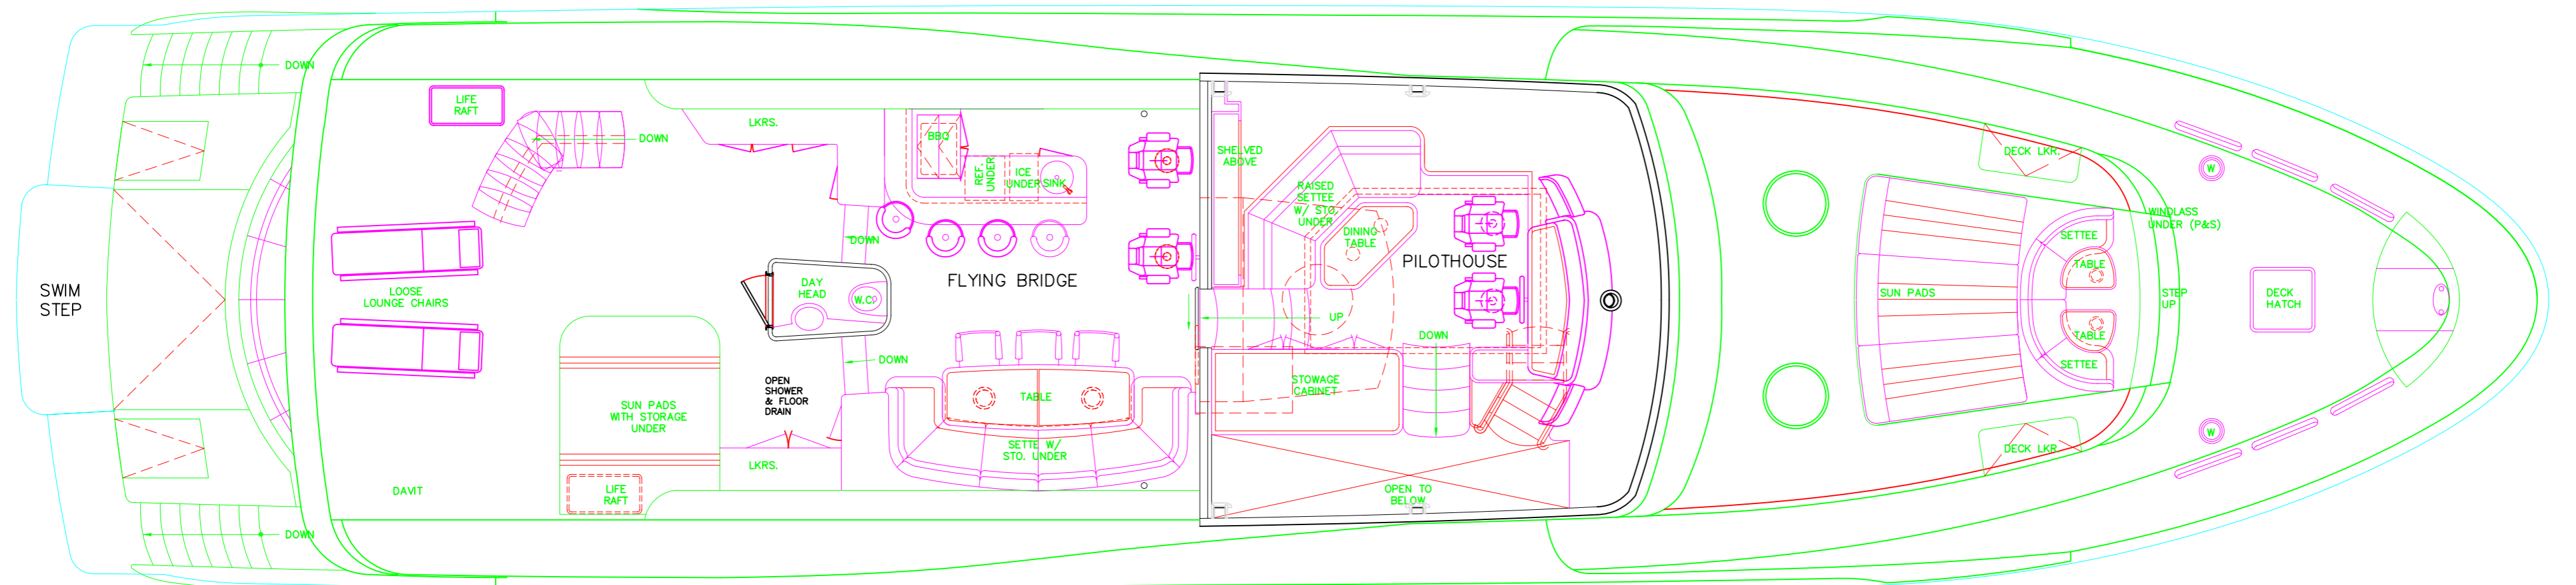

ORIGINAL(1)

HORIZON / DYNASTY 106' RPH
NEW DESIGN BY ESPINOSA, INC.

General Notes

1

No.	Revision/Issue	Date
1		

TITLE : GENERAL ARRANGEMENT		CLASS/CODE:	DATE 2008/11/28
DWG No. A-01A	BOAT No. BTA10601	DWG-BY Maggie	CHECK-BY
		SCALE NONE	EDITION V1c