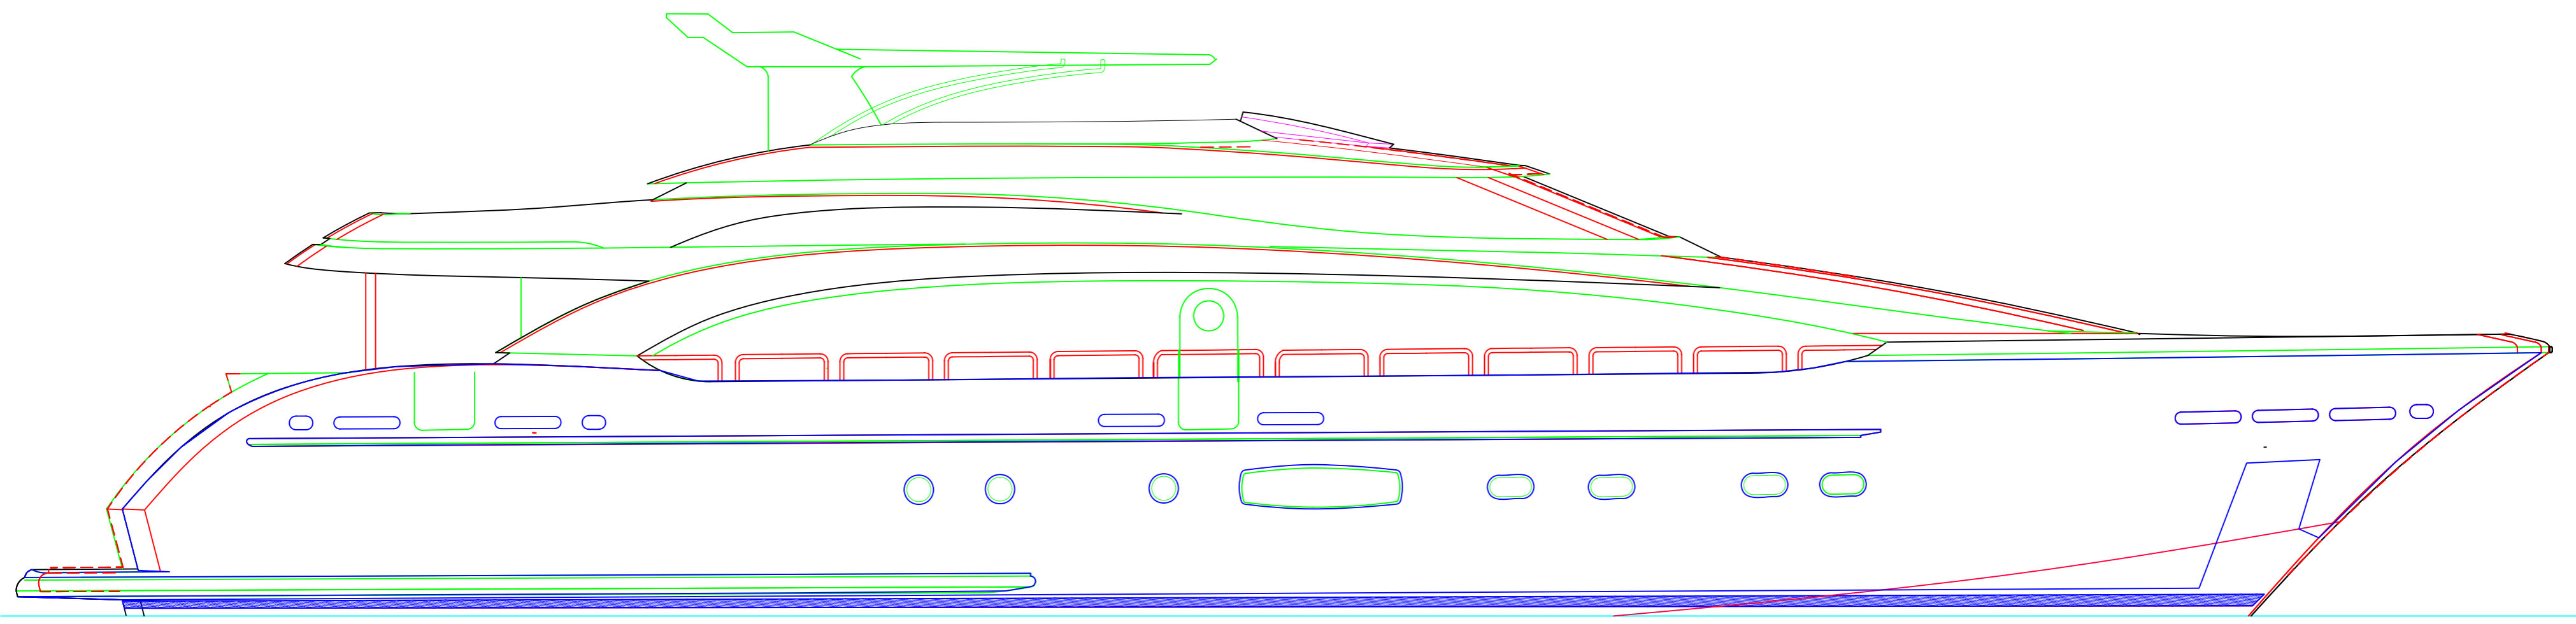

ORIGINAL(1)

HORIZON / DYNASTY 106' RPH
NEW DESIGN BY ESPINOSA, INC.

General Notes

1

No.	Revision/Issue	Date
1		

TITLE : GENERAL ARRANGEMENT		CLASS/CODE:	DATE 2008/11/28
DWG No. A-01A	BOAT No. BTA10601	DWG-BY Maggie	CHECK-BY
		SCALE NONE	EDITION V1c

HORIZON 嘉鴻遊艇股份有限公司
Horizon Yacht Co., Ltd.