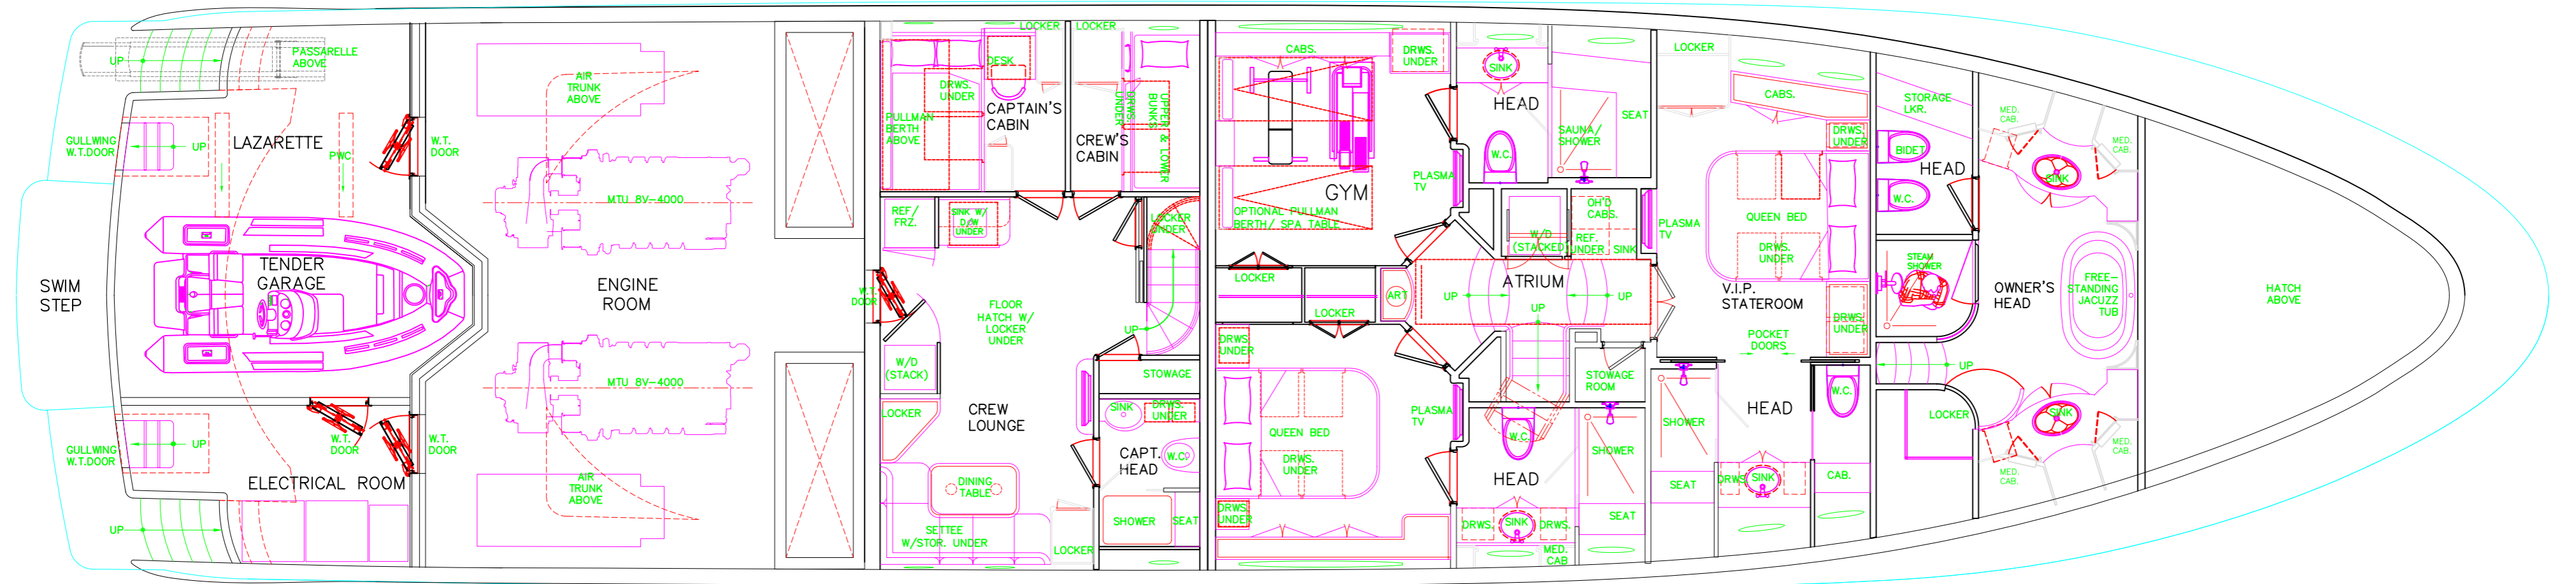

ORIGINAL(1)

HORIZON / DYNASTY 106' RPH
NEW DESIGN BY ESPINOSA, INC.

General Notes

1

No.	Revision/Issue	Date
1		

TITLE : GENERAL ARRANGEMENT		CLASS/CODE:	DATE 2008/11/28
DWG No. A-01A	BOAT No. BTA10601	DWG-BY Maggie	CHECK-BY
		SCALE NONE	EDITION V1c