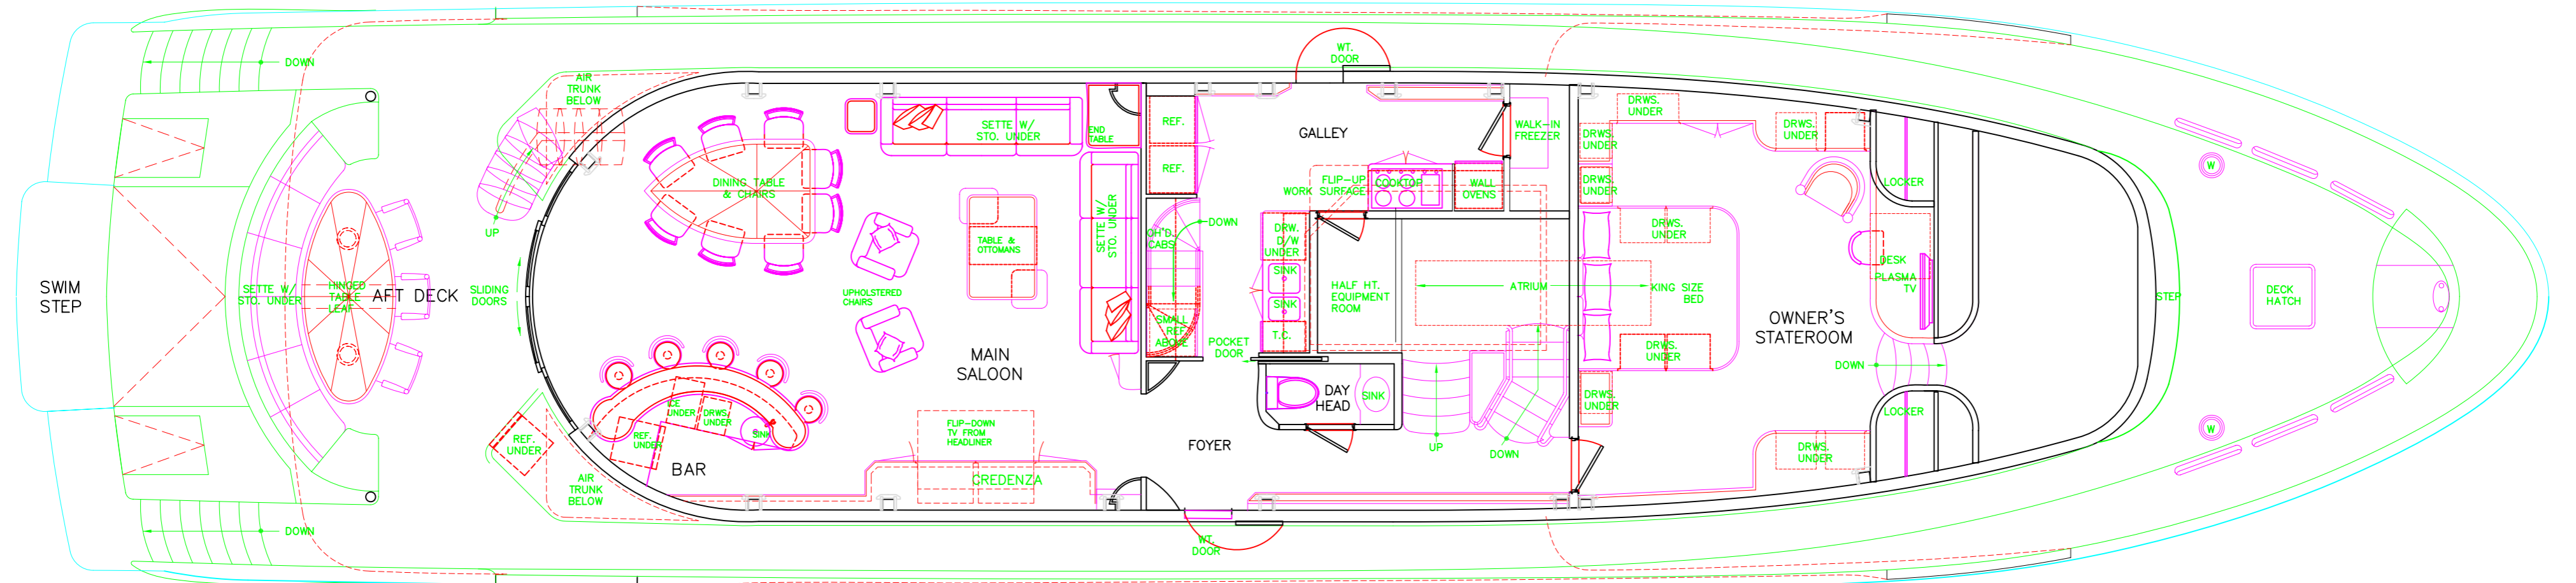

ORIGINAL(1)

HORIZON / DYNASTY 106' RPH
NEW DESIGN BY ESPINOSA, INC.

General Notes

1

No.	Revision/Issue	Date
1		

TITLE : GENERAL ARRANGEMENT		CLASS/CODE:	DATE 2008/11/28
DWG No. A-01A	BOAT No. BTA10601	DWG-BY Maggie	CHECK-BY
		SCALE NONE	EDITION V1c